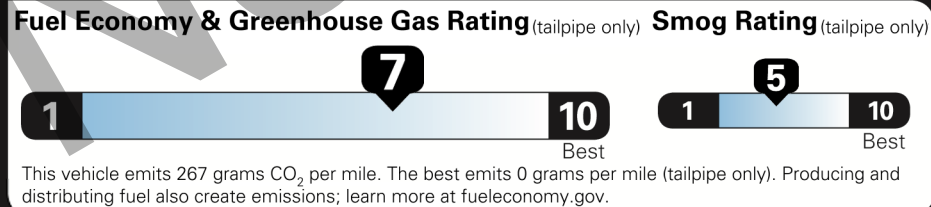

MANUFACTURER'S SUGGESTED RETAIL PRICE $ 20,525.00
OPTIONAL EQUIPMENT
FE 50 State Emissions 0.00

SOUTHEAST TOYOTA DISTRIBUTORS, LLC
TOTAL FROM MANUFACTURER'S LABEL $ 21,505.00
DISTRIBUTOR'S INSTALLED OPTIONS

MC200	Carpet Floor Mats with Carpet Trunk Mat	399.00
CS200	Phone Cable & Charge Package w/Two Rear USB Ports	199.00
Includes: Innovative smart USB connector, either way is up Two fast charging 2.4A power ports Blue LED power status light shines thru flip cap 1-Dual Smart USB Car Charger - 2.4A each port 1-Apple Lightning to USB Cable - 3' Red 1-Apple Lightning to USB Cable - 6' Red 1-USB-C to USB-A Cable - 3' Red		
LU100	LED Interior Light Upgrade	149.00
FP400	Southeast Toyota Distributor	0.00
Includes: Certified Technician 46 Point Quality Inspection		

EPA DOT Fuel Economy and Environment

Gasoline Vehicle

Fuel Economy

33 MPG combined city/hwy
30 city 38 highway
3.0 gallons per 100 miles

Compacts range from 14 to 114 MPG. The best vehicle rates 142 MPGe.

You save $1,250
in fuel costs over 5 years compared to the average new vehicle.

Annual fuel cost
$1,050

Actual results will vary for many reasons, including driving conditions and how you drive and maintain your vehicle. The average new vehicle gets 27 MPG and costs $6,500 to fuel over 5 years. Cost estimates are based on 15,000 miles per year at $2.35 per gallon. MPGe is miles per gasoline gallon equivalent. Vehicle emissions are a significant cause of climate change and smog.

fuel economy.gov
Calculate personalized estimates and compare vehicles

The New Vehicle Limited Warranty provides 3-year/36,000-mile basic coverage, 5-year/60,000-mile powertrain coverage, plus 5-year/unlimited mile corrosion perforation coverage. See Warranty and Maintenance Guide for details. An extended service contract may be available for the vehicle. Ask dealer for details. Manufacturer's suggested retail price includes manufacturer's recommended pre-delivery service. Gasoline license and title fees, applicable federal, state and local taxes and dealer and distributor installed options and accessories are not included in the manufacturer's suggested retail price

ToyotaCare, which covers normal factory scheduled maintenance for two years or 25,000 miles, whichever occurs first, is included as part of the sales price of the vehicle for qualifying buyers. See participating dealer for eligibility and coverage details.

DELIVERY, PROCESSING AND HANDLING FEE 980.00

TOTAL $ 21,505.00

~ ~ ~ 36 Month/36,000 Mile Limited Warranty ~ ~ ~
On All Southeast Toyota Distributors, LLC, Installed Options
For Inquires, Call 1-800-301-6859

TOTAL DISTRIBUTOR'S INSTALLED OPTIONS $ 747.00
DESTINATION FUEL SURCHARGE 0.00
TOTAL $ 22,252.00

DELIVERED BY TRUCK TO: 10129

RICK HENDRICK TOYOTA SANDY SPRINGS
6475 ROSWELL ROAD NE
ATLANTA, GA 30328

1024