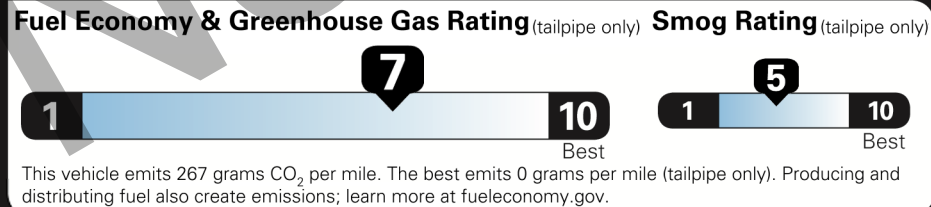

MANUFACTURER'S SUGGESTED RETAIL PRICE $ 20,525.00
OPTIONAL EQUIPMENT
FE 50 State Emissions 0.00

SOUTHEAST TOYOTA DISTRIBUTORS, LLC
TOTAL FROM MANUFACTURER'S LABEL $ 21,505.00
DISTRIBUTOR'S INSTALLED OPTIONS

MC200	Carpet Floor Mats with Carpet Trunk Mat	399.00
CS200	Phone Cable & Charge Package w/Two Rear USB Ports	199.00
	Includes: Innovative smart USB connector, either way is up Two fast charging 2.4A power ports Blue LED power status light shines thru flip cap 1-Dual Smart USB Car Charger - 2.4A each port 1-Apple Lightning to USB Cable - 3' Red 1-Apple Lightning to USB Cable - 6' Red 1-USB-C to USB-A Cable - 3' Red	
LU100	LED Interior Light Upgrade	149.00
FP400	Southeast Toyota Distributor	0.00
	Includes: Certified Technician 46 Point Quality Inspection	

EPA DOT Fuel Economy and Environment

Gasoline Vehicle

Fuel Economy

33 MPG combined city/hwy
30 MPG city
38 MPG highway

3.0 gallons per 100 miles

Compacts range from 14 to 114 MPG. The best vehicle rates 142 MPGe.

You save $1,250
in fuel costs over 5 years
compared to the average new vehicle.

Annual fuel cost
$1,050

Actual results will vary for many reasons, including driving conditions and how you drive and maintain your vehicle. The average new vehicle gets 27 MPG and costs $6,500 to fuel over 5 years. Cost estimates are based on 15,000 miles per year at $2.35 per gallon. MPGe is miles per gasoline gallon equivalent. Vehicle emissions are a significant cause of climate change and smog.

fuel economy.gov
Calculate personalized estimates and compare vehicles

The New Vehicle Limited Warranty provides 3-year/36,000-mile basic coverage, 5-year/60,000-mile powertrain coverage, plus 5-year/unlimited mile corrosion perforation coverage. See Warranty and Maintenance Guide for details. An extended service contract may be available for the vehicle. Ask dealer for details. Manufacturer's suggested retail price includes manufacturer's recommended pre-delivery service. Gasoline license and title fees, applicable federal, state and local taxes and dealer and distributor installed options and accessories are not included in the manufacturer's suggested retail price

ToyotaCare, which covers normal factory scheduled maintenance for two years or 25,000 miles, whichever occurs first, is included as part of the sales price of the vehicle for qualifying buyers. See participating dealer for eligibility and coverage details.

DELIVERY, PROCESSING AND HANDLING FEE 980.00

TOTAL $ 21,505.00

~ ~ ~ 36 Month/36,000 Mile Limited Warranty ~ ~ ~
On All Southeast Toyota Distributors, LLC, Installed Options
For Inquires, Call 1-800-301-6859

TOTAL DISTRIBUTOR'S INSTALLED OPTIONS $ 747.00
DESTINATION FUEL SURCHARGE 0.00
TOTAL $ 22,252.00

DELIVERED BY TRUCK TO: 10129

RICK HENDRICK TOYOTA SANDY SPRINGS
6475 ROSWELL ROAD NE
ATLANTA, GA 30328

D017