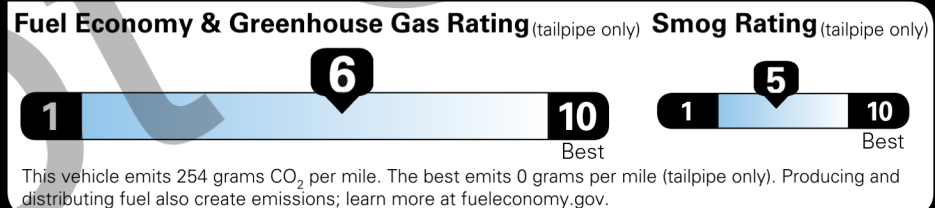

GOVERNMENT 5-STAR SAFETY RATINGS

Overall Vehicle Score Not Rated
Based on the combined ratings of frontal, side and rollover.
Should ONLY be compared to other vehicles of similar size and weight.

Frontal Crash Driver Passenger ★★★★★
Based on the risk of injury in a frontal impact.
Should ONLY be compared to other vehicles of similar size and weight.

Side Crash Front seat Rear seat Not Rated Not Rated
Based on the risk of injury in a side impact.

Rollover ★★★★★
Based on the risk of rollover in a single-vehicle crash.

Star ratings range from 1 to 5 stars (★★★★★) with 5 being the highest.
Source: National Highway Traffic Safety Administration (NHTSA)
www.safercar.gov or 1-888-327-4236

EPA DOT Fuel Economy and Environment

Gasoline Vehicle

Fuel Economy
35 MPG Compacts range from 17 to 116 MPG. The best vehicle rates 146 MPGe.
32 41
combined city/hwy city highway
2.9 gallons per 100 miles

You save $1,500
in fuel costs over 5 years compared to the average new vehicle.

Annual fuel COST
$1,400

Actual results will vary for many reasons, including driving conditions and how you drive and maintain your vehicle. The average new vehicle gets 29 MPG and costs $8,500 to fuel over 5 years. Cost estimates are based on 15,000 miles per year at $3.30 per gallon. MPGe is miles per gasoline gallon equivalent. Vehicle emissions are a significant cause of climate change and smog.

fueleconomy.gov
Calculate personalized estimates and compare vehicles

MANUFACTURER'S SUGGESTED RETAIL PRICE[†] $24,260.00

[†]Manufacturer's suggested retail price excludes delivery processing and handling fees, license and title fees, applicable federal, state and local taxes, and dealer and distributor options and accessories.

36 month/36,000-mile limited warranty on all Southeast Toyota Distributors, LLC options, contact your local Toyota dealership for more information.

TOTAL DISTRIBUTOR'S OPTIONS	$ 1,735.00
DELIVERY, PROCESSING AND HANDLING FEE	1,295.00
DESTINATION FUEL SURCHARGE	0.00
TOTAL SUGGESTED RETAIL PRICE	$ 27,290.00

DELIVERED BY TRUCK TO: 10104

AUTONATION TOYOTA THORNTON ROAD
1000 BLAIRS BRIDGE ROAD
LITHIA SPRINGS, GA 30122

G081