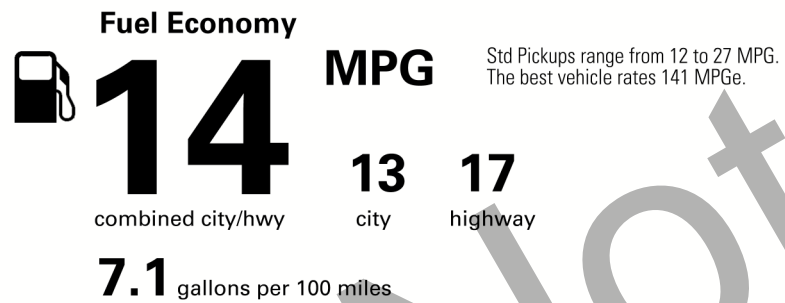

SOUTHEAST TOYOTA DISTRIBUTORS, LLC

TOTAL FROM MANUFACTURER'S LABEL $ 48,830.00

DISTRIBUTOR'S INSTALLED OPTIONS

TB500	20" All-Terrain Tire Upgrade	799.00
	Replaces 4 factory tires listed.	
RB520	Predator Pro Step Bar	719.00
BS100	Spray-in Bedliner	599.00
TL101	Tailgate Power Lock	359.00
CW100	Wireless Charger Tray	249.00
	Convenient Armrest Location	
	Delivers up to 10 Watts of Fast Charging	
LU107	LED Interior Light Upgrade	199.00
CS202	Phone Cable & Charge Package w/Two Rear USB Ports	199.00
	Includes:	
	Innovative smart USB connector, either way is up	
	Two fast charging 2.4A power ports	
	Blue LED power status light	
	1-Dual Smart USB Car Charger - 2.4A each port	
	1-Apple Lightning to USB Cable - 3' Red	
	1-Apple Lightning to USB Cable - 6' Red	
	1-USB-C to USB-A Cable - 3' Red	
	Southeast Toyota Distributor Plus	0.00
	Includes:	
	Certified Technician 46 Point Quality Inspection	
	Digital Picture Asset Program	

EPA DOT Fuel Economy and Environment

Gasoline Vehicle