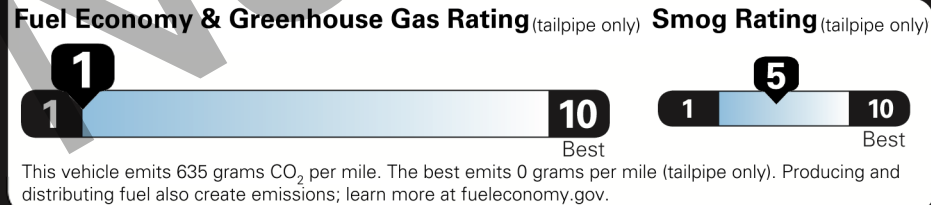

You spend $7,000 more in fuel costs over 5 years compared to the average new vehicle.

Annual fuel cost $2,900